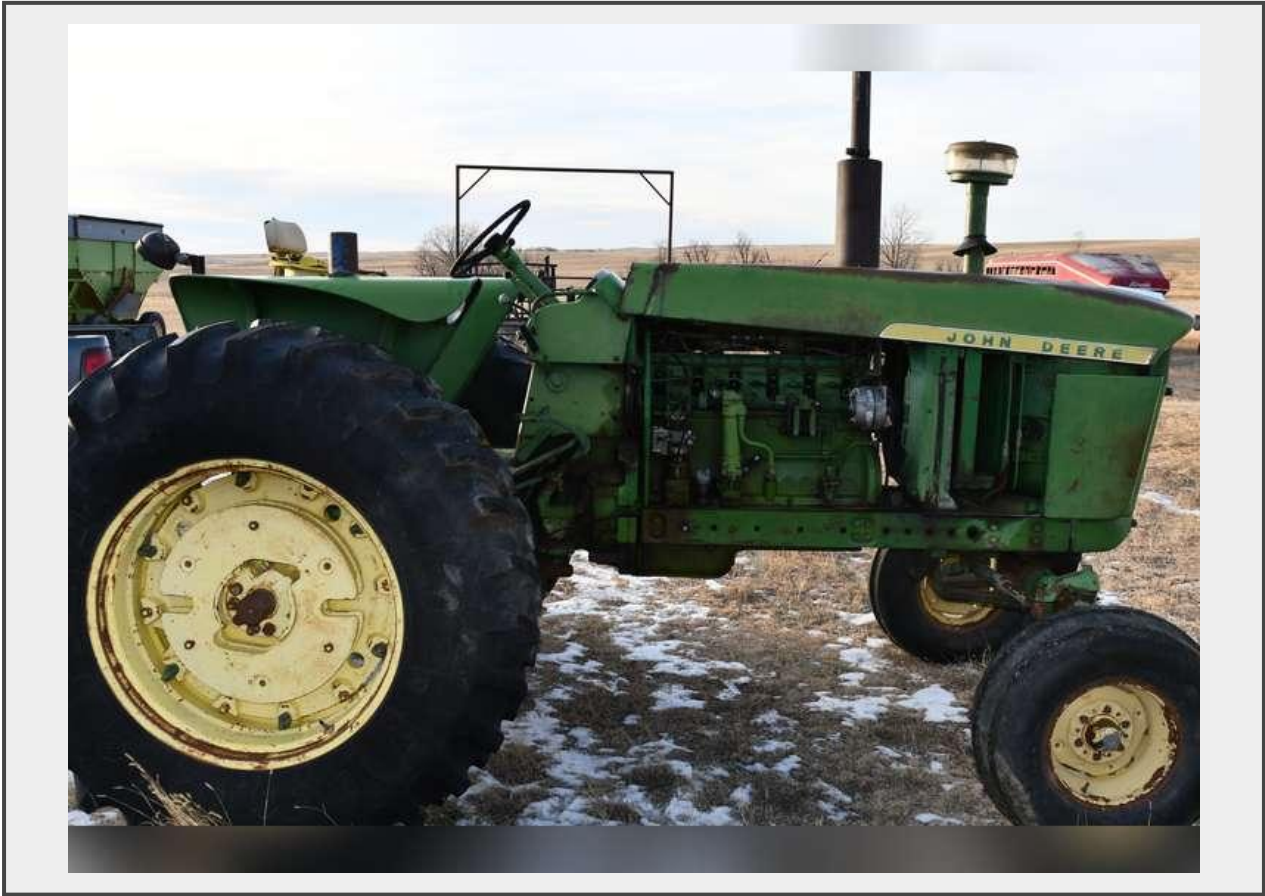

**Sale Name:** McMurtry Ranch Equipment Auction

**LOT 12 - JD 4020**

**Description**

1968, John Deere 4020, Power shift, 3pt., New starter

**Quantity:** 1

[https://  
auctions.hewittlandcompany.com/](https://auctions.hewittlandcompany.com/)